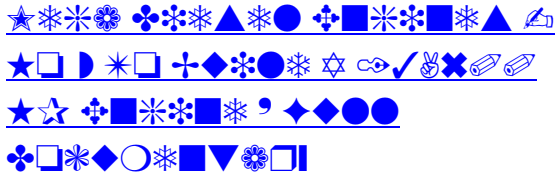

Bookmark File PDF

Tachometers For 62l Diesel Engines

Bookmark File PDF Tachometers For 62l Diesel Engines

Bookmark File PDF

Tachometers For 62l Diesel Engines

Bookmark File PDF Tachometers For 62l Diesel Engines